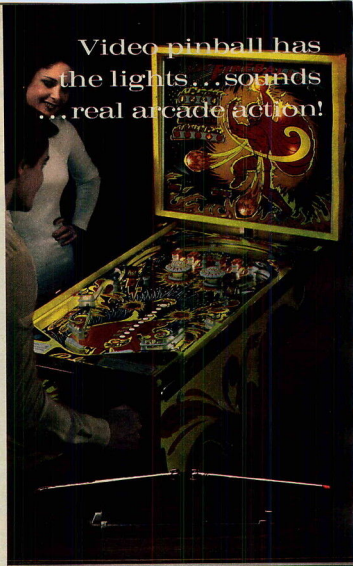

BLACK JACK

B