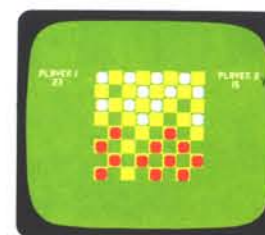

This Videocade library already offers all Bally Professional Arcade owners fascinating sports, strategy and educational games. Future Videocade Cassettes will expand the unit's applications and usefulness in many fields. And with Bally BASIC, charts, graphs, music and a wide range of additional video games can be programmed. These new Videocade Cassettes will be available from us on a continuing basis.

STRATEGY

5001—Amazin' Maze

5001—Tic-Tac-Toe

5002—Black Jack

5002—Poker

5002—Acey Duecey

5003—Checkers*

ACTION/SKILL

5003—Backgammon*

2001—280Zzap™

2001—Dodgem™

2002—Sea Wolf™

2001—Missile

2003—Panzer Attack™

SPORTS

2003—Red Baron™