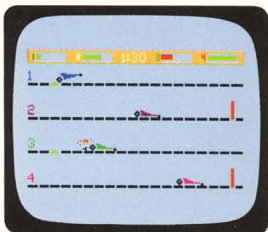

3004—Drag Race