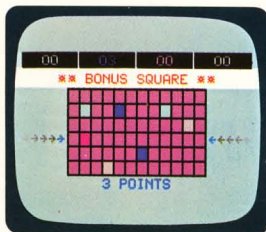

3003—Grand Prix

3001—Hockey

3004—Drag Race

3001—Handball

3004—Desert Fox™

3002—Football

EDUCATION

4001—Bingo Math™

4001—Speed Math™

4002—Letter Match™

4002—Spell 'N' Score™

4002—Crosswords

FUNCTIONAL

6002—Bally BASIC

ASTROLOGY

Videocade cassette works like a time machine. It lets you see the stars and planets in the past, present or future on a computer model of a planetarium. Pick any point in North America and see an accurate computer simulation of the universe. More specifically, see the position of all the constellations in the heavens, the planets, the moon and sun, PLUS a true picture of the horizon. Helps construct horoscopes in minutes. Adds an exciting dimension to astronomy study.