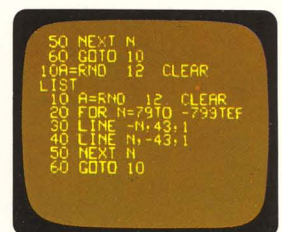

4001—Speed Math™

4002—Letter Match™

4002—Spell 'N' Score™

4002—Crosswords

FUNCTIONAL

6002—Bally BASIC

ASTROLOGY

Videocade cassette works like a time machine. It lets you see the stars and planets in the past, present or future on a computer model of a planetarium. Pick any point in North America and see an accurate computer simulation of the universe. More specifically, see the position of all the constellations in the heavens, the planets, the moon and sun, PLUS a true picture of the horizon. Helps construct horoscopes in minutes. Adds an exciting dimension to astronomy study.