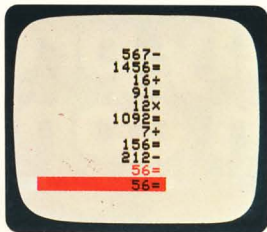

4-player action

Totally remote-control units permit the whole family to get in on the fun.

256 color variations

Stop-action pause control

3 popular games plus calculator

Checkmate™

Gunfight™

Scribbling™