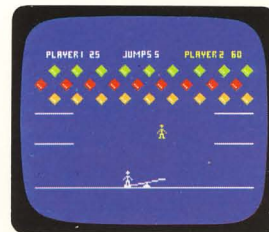

2004—Clowns™