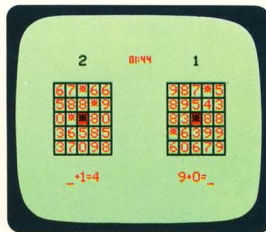

3003—Grand Prix

3001—Hockey

3004—Drag Race

3001—Handball

3004—Desert Fox™

3002—Football

EDUCATION

4001—Bingo Math™

4001—Speed Math™

4002—Letter Match™

4002—Spell 'N' Score™

4002—Crosswords

FUNCTIONAL

6002—Bally BASIC

ASTROLOGY

Videocade cassette works like a time machine. It lets you see the stars and planets in the past, present or future on a computer model of a planetarium. Pick any point in North America and see an accurate computer simulation of the universe. More specifically, see the position of all the constellations in the heavens, the planets, the moon and sun, PLUS a true picture of the horizon. Helps construct horoscopes in minutes. Adds an exciting dimension to astronomy study.