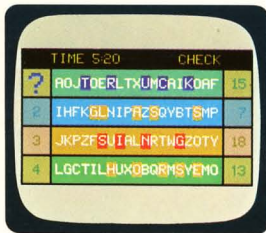

3003—Grand Prix

3001—Hockey

3004—Drag Race

3001—Handball

3004—Desert Fox™

3002—Football

EDUCATION

4001—Bingo Math™

4001—Speed Math™

4002—Letter Match™

4002—Spell 'N' Score™

4002—Crosswords

FUNCTIONAL

6002—Bally BASIC

ASTROLOGY

Videocade cassette works like a time machine. It lets you see the stars and planets in the past, present or future on a computer model of a planetarium. Pick any point in North America and see an accurate computer simulation of the universe. More specifically, see the position of all the constellations in the heavens, the planets, the moon and sun, PLUS a true picture of the horizon. Helps construct horoscopes in minutes. Adds an exciting dimension to astronomy study.