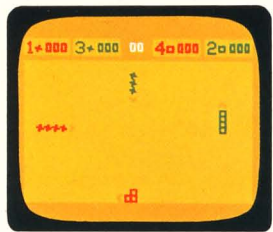

The Bally Professional Arcade™ with exclusive built-in features!

Bally Brain™

This powerful micro-processor creates a "memory bank" of more than 12,000 instructions.

5-function, 10-memory calculator

With scroll button and entry correction, user can reconcile bank statements, compute taxes, etc.

4-player action

Totally remote-control units permit the whole family to get in on the fun.

256 color variations

Stop-action pause control

3 popular games plus calculator

Checkmate™

Gunfight™

Scribbling™