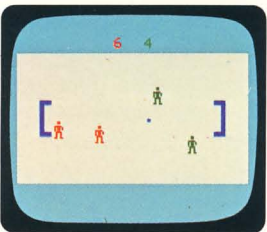

3001—Hockey