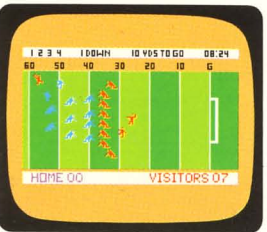

3003—Grand Prix

3001—Hockey

3004—Drag Race

3001—Handball

3004—Desert Fox™

3002—Football

EDUCATION

4001—Bingo Math™

4001—Speed Math™

4002—Letter Match™

4002—Spell 'N' Score™

4002—Crosswords

FUNCTIONAL

6002—Bally BASIC

ASTROLOGY

Videocade cassette works like a time machine. It lets you see the stars and planets in the past, present or future on a computer model of a planetarium. Pick any point in North America and see an accurate computer simulation of the universe. More specifically, see the position of all the constellations in the heavens, the planets, the moon and sun, PLUS a true picture of the horizon. Helps construct horoscopes in minutes. Adds an exciting dimension to astronomy study.