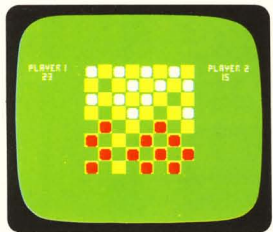

Now the Videocade™ library and 30 exciting games. Fun on!

SALES AND PROFIT... NOW AND LATER.

All Bally Videocade programs are, and will continue to be, designed with the same advanced thinking as the Bally Professional Arcade™ itself.

The present Videocade library already offers the Bally Professional Arcade owner fascinating sports, strategy and educational games. Future Videocades will expand the unit's applications and usefulness in many fields, including home bookkeeping, menu planning, business and the arts. These new Videocade

STRATEGY

5003—Checkers