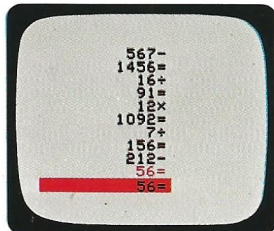

CALCULATOR

Bally Professional
ARCADE™

THE HOME COMPUTER
WITH THE BALLY BRAIN