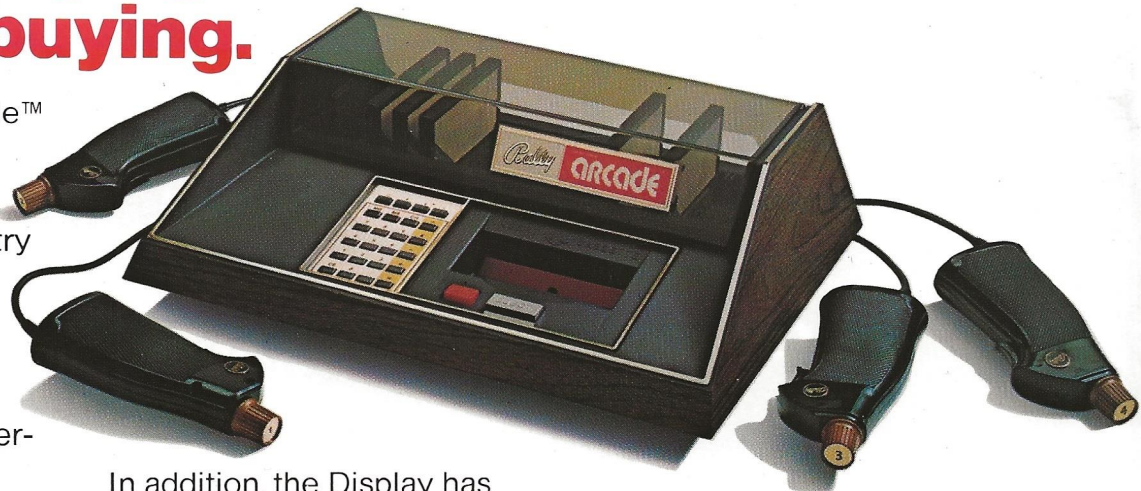

Bally Professional

ARCADE™

POINT-OF-SALE "ACTION" DISPLAY

Fully operational

Pilfer-proof storage for 188 cassettes and accessories, with Jewel case locks

Space for demonstration cassette

Sturdy steel legs and adjustable glides

Simulated wood grain sides
67" high x 48"
wide x 30" deep

Backlighting header panel

Seeing...is trying. Trying...is buying.

The Bally Professional Arcade™ practically sells itself in this eye-catching, custom P.O.P. Display. Passing shoppers can't resist it, and once they try their hand at the Bally "magic," they want to buy.

A specially prepared Demonstration Cassette gives potential buyers a 2-minute (approximately) overview of the Bally Arcade. It highlights some of the exclusive Bally features, and briefly shows the built-in games in action... GUNFIGHT, CHECKMATE and SCRIBBLING.™ It also lists optional Videocade™ Cassettes that are now available.

The Display unit includes space for the "pistol-grip" hand controls and the Arcade itself so that prospects can actually operate it and play the games as they would at home.

In addition, the Display has space for up to 188 cassettes plus add-on accessories. This pilfer-proof storage is all under lock and key.