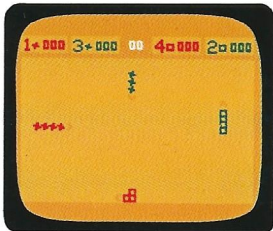

CHECKMATE™