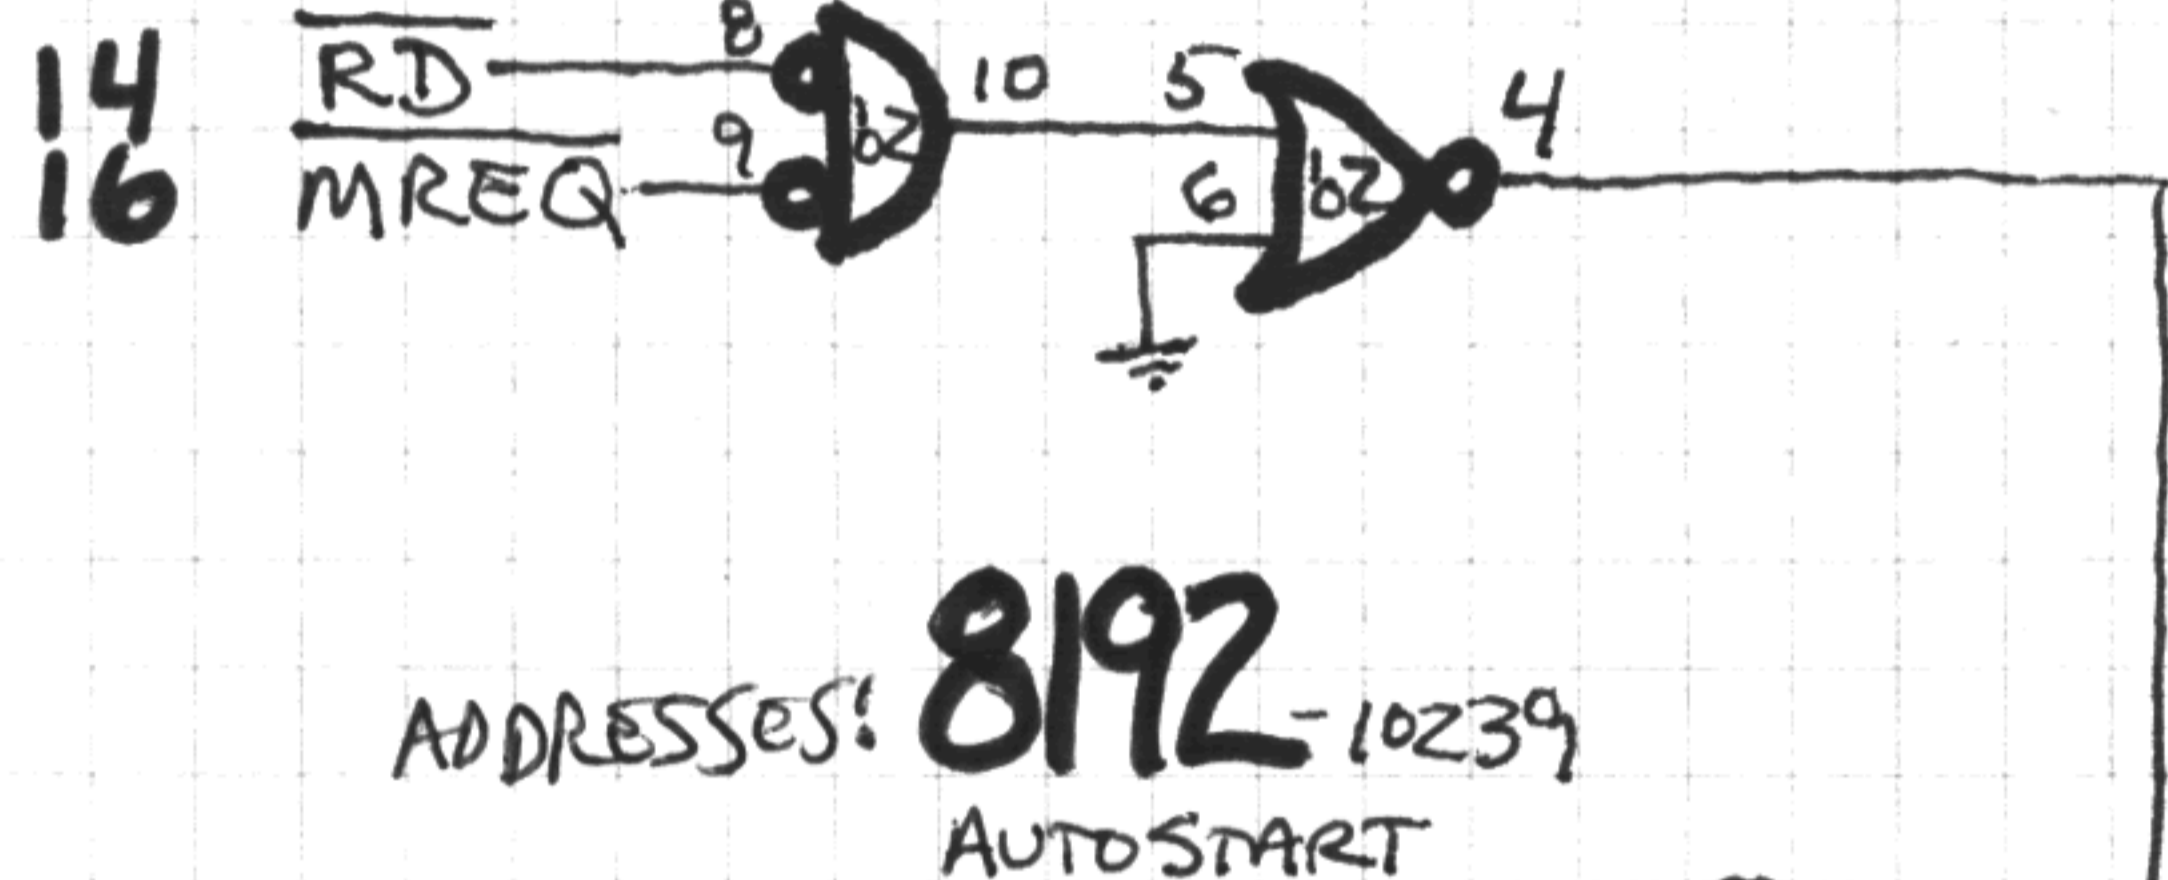

BALCHECK SUPPORT CIRCUITRY -

ADDRESSES: **8192** - 10239
AUTO START

9374's w/ LEADING ZERO SUPPRESSION

INPUT DATA - BLANK OR

1	-
2	-
3	-
4	-
5	-
6	-
7	-
8	-
9	-
A	-
B	-
C	-
D	-
E	-
F	-

1
2
3
4
5
6
7
8
9
A
B
C
D
E
F
BLANK

NOTE: MAY NOT WORK WITH 1978 VERSION SYSTEM ROM