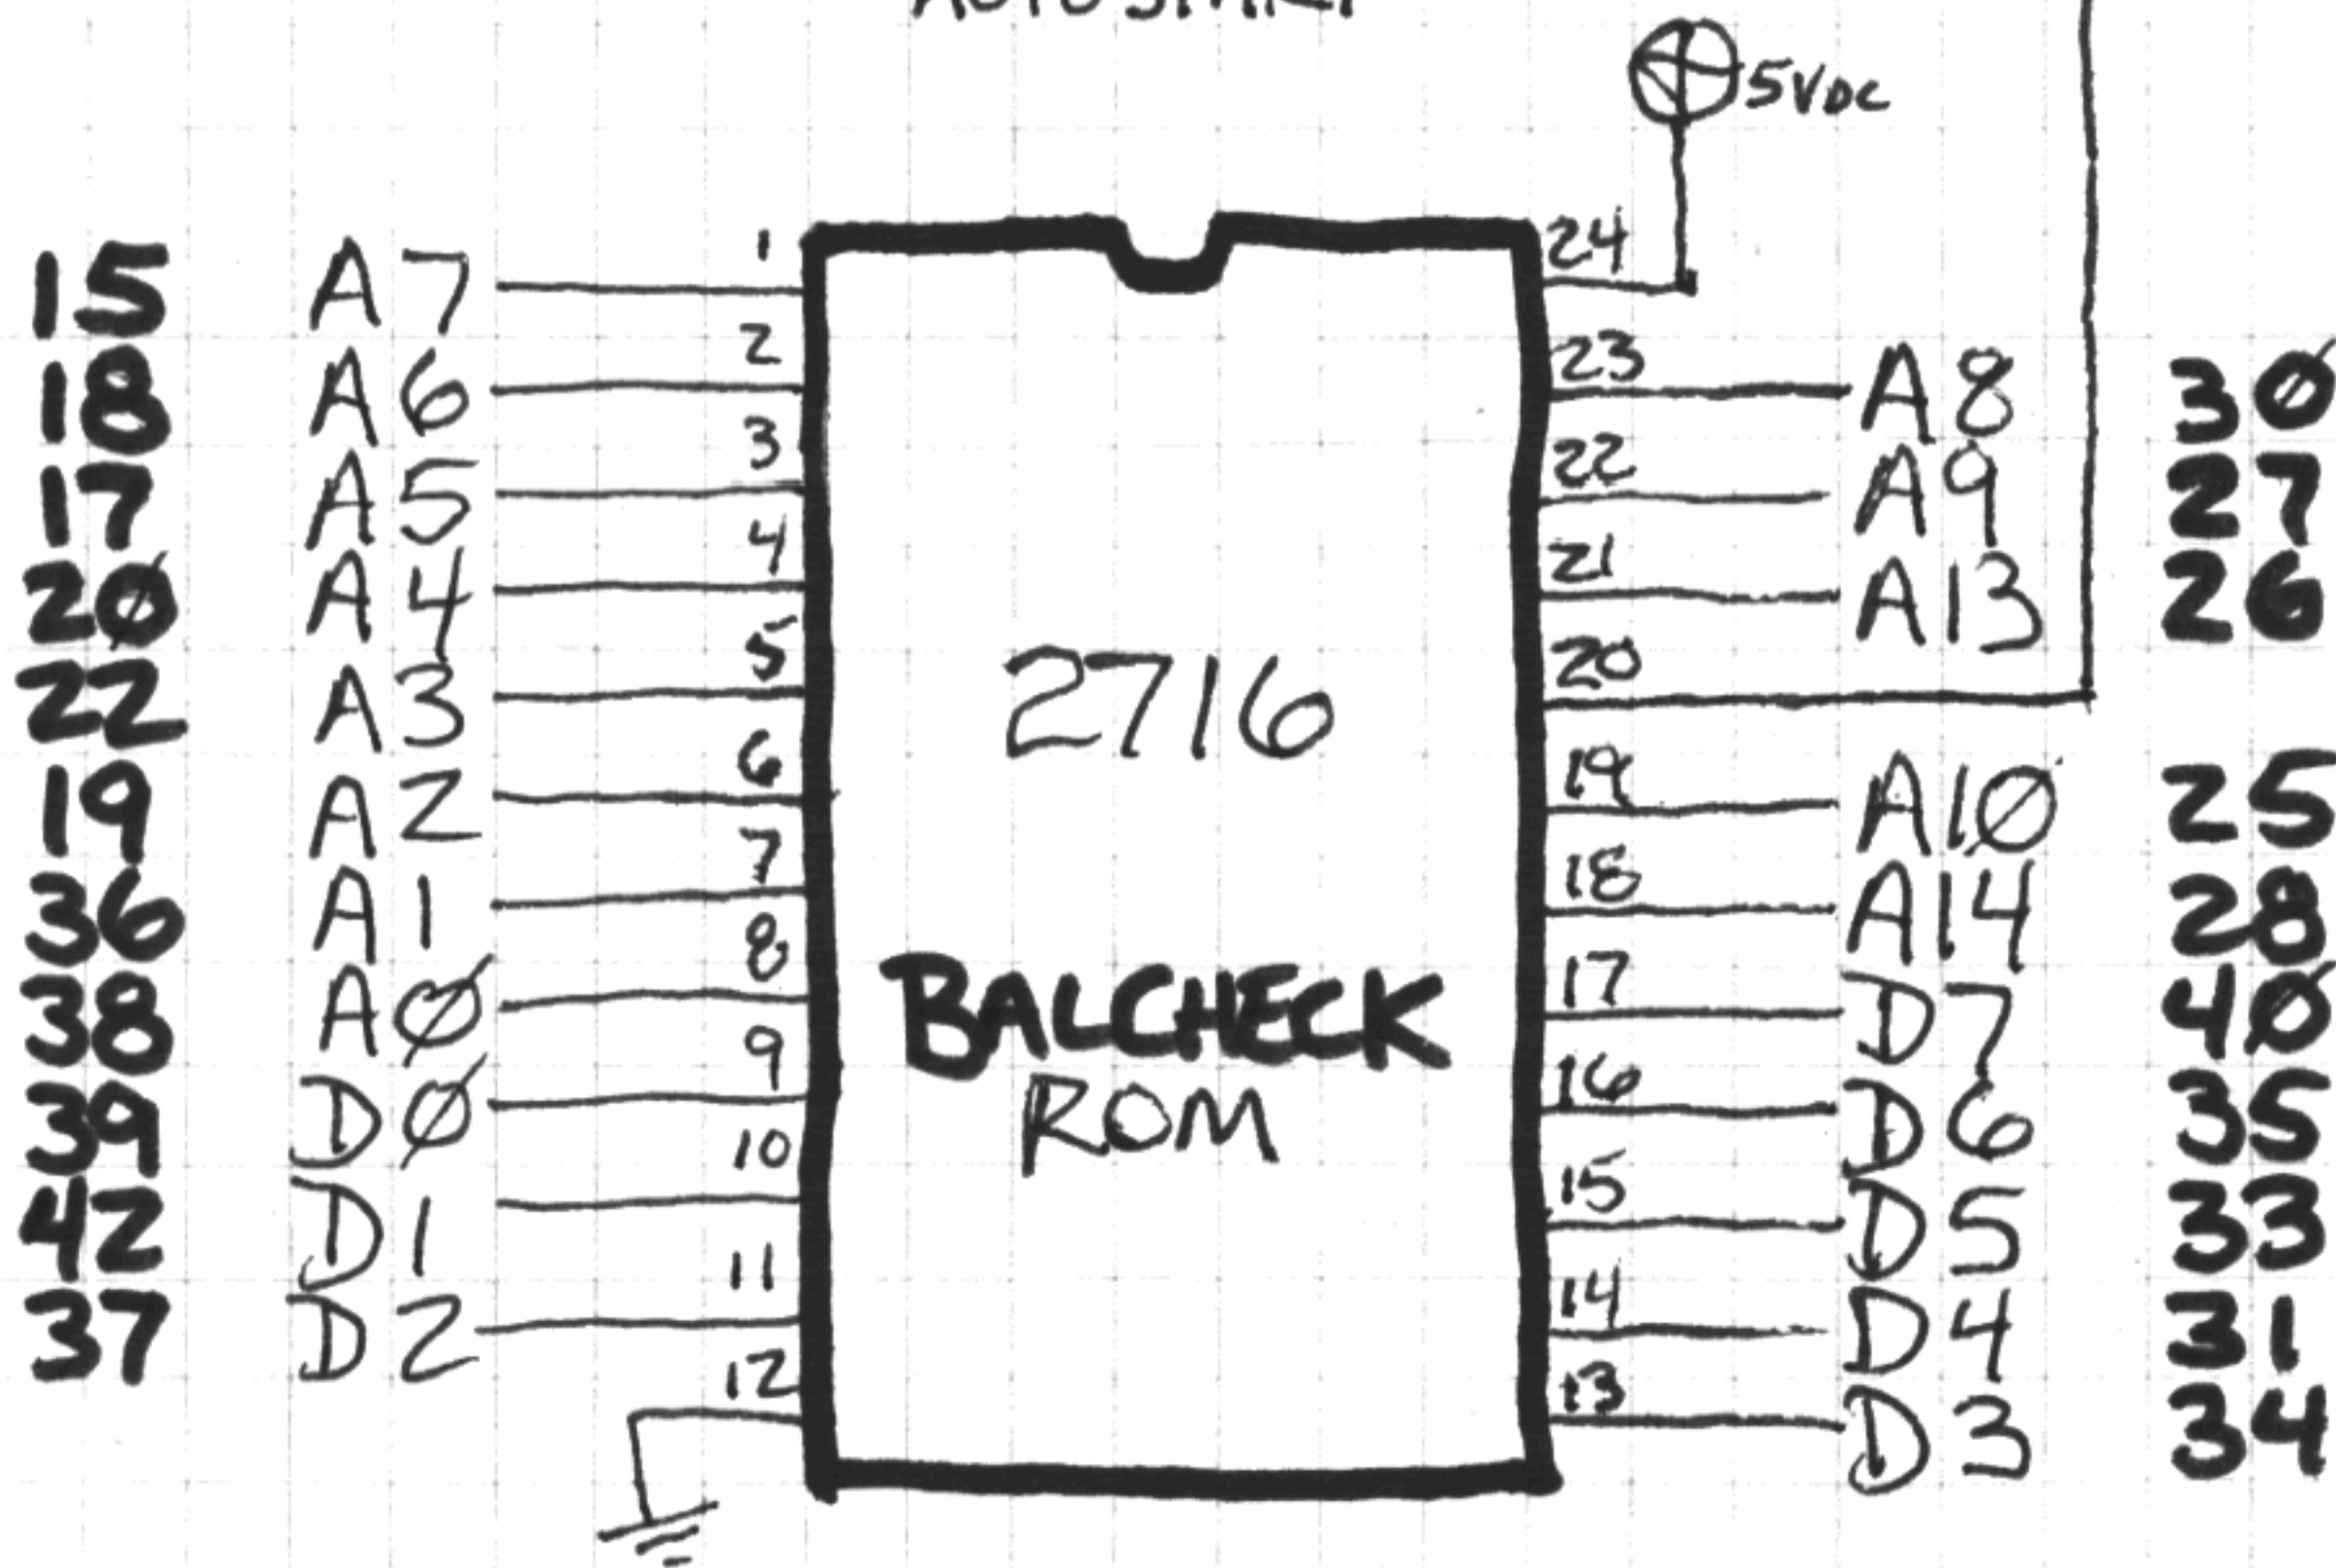

BALCHECK SUPPORT CIRCUITRY -

ADDRESSES: **8192** - 10239
AUTO START

9374's w/ LEADING ZERO SUPPRESSION

INPUT DATA - BLANK OR

1	-
2	-
3	-
4	-
5	-
6	-
7	-
8	-
9	-
A	-
B	-
C	-
D	-
E	-
F	-

1
2
3
4
5
6
7
8
9
A
B
C
D
E
F
BLANK

NOTE: MAY NOT WORK WITH 1978 VERSION SYSTEM ROM