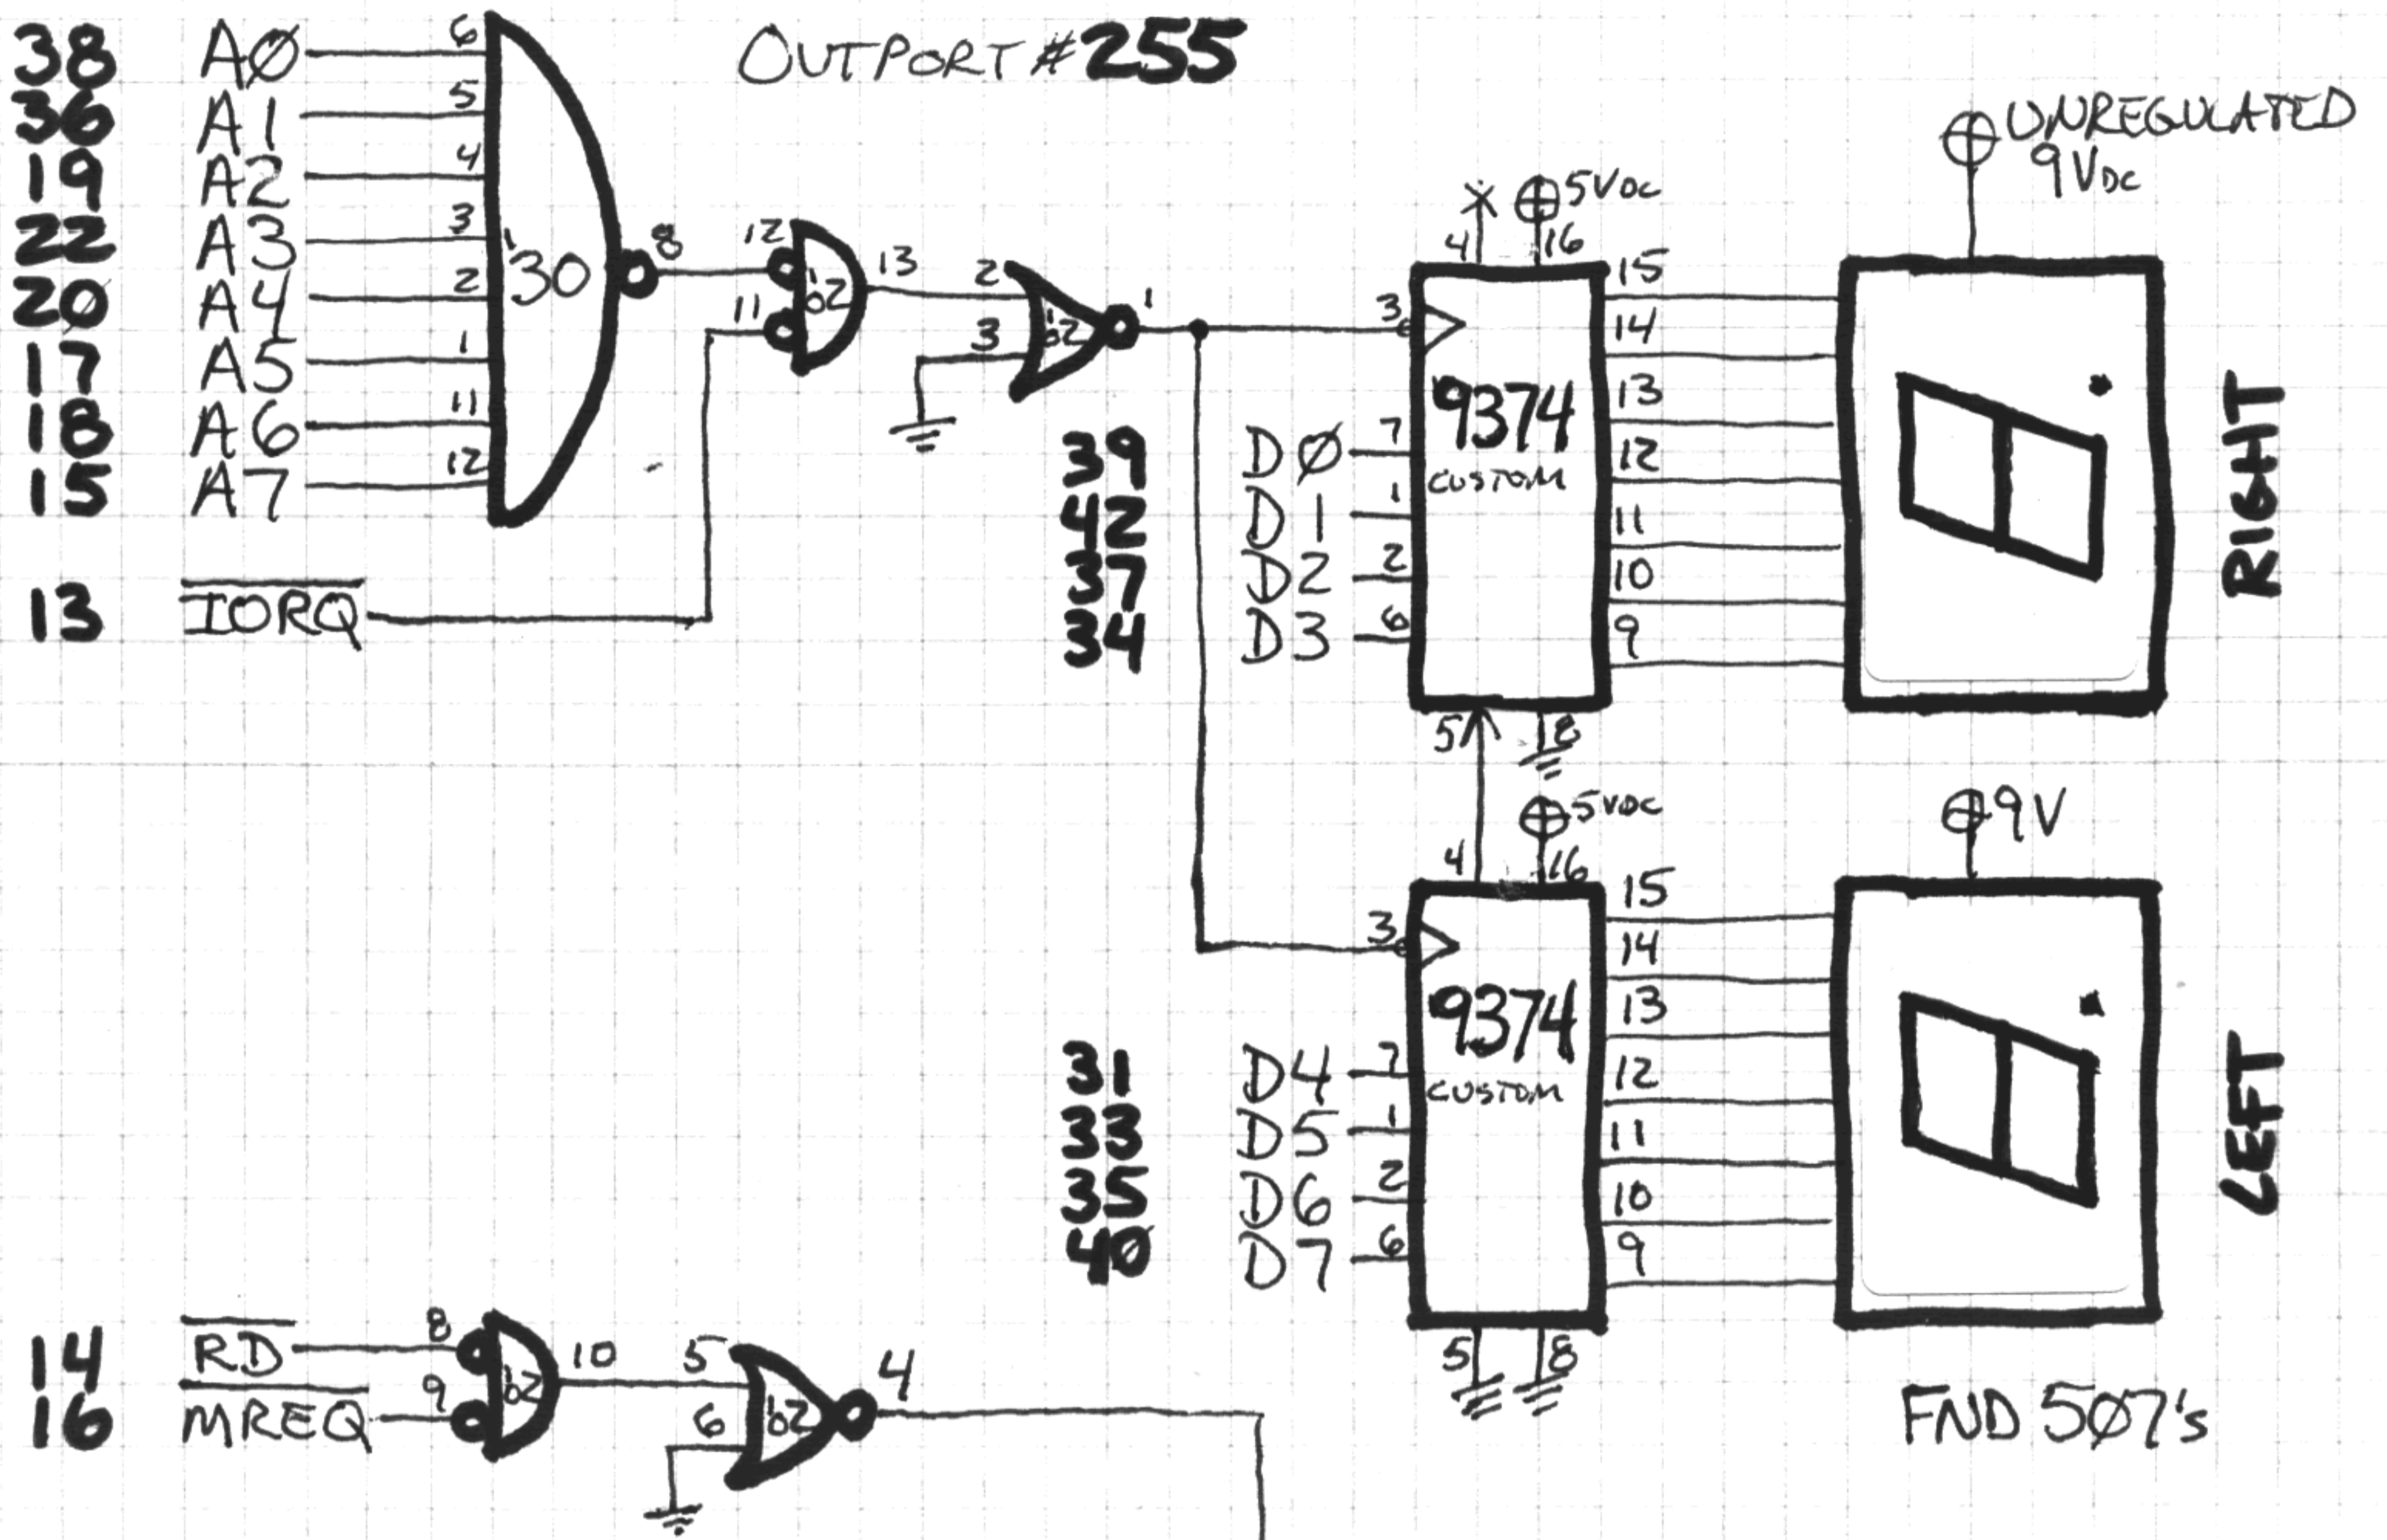

BALCHECK SUPPORT CIRCUITRY -

ADDRESSES: **8192** - 10239
AUTO START

9374's w/ LEADING ZERO SUPPRESSION

INPUT DATA - BLANK OR

1	-
2	-
3	-
4	-
5	-
6	-
7	-
8	-
9	-
A	-
B	-
C	-
D	-
E	-
F	-

1
2
3
4
5
6
7
8
9
A
B
C
D
E
F
BLANK

NOTE: MAY NOT WORK WITH 1978 VERSION SYSTEM ROM