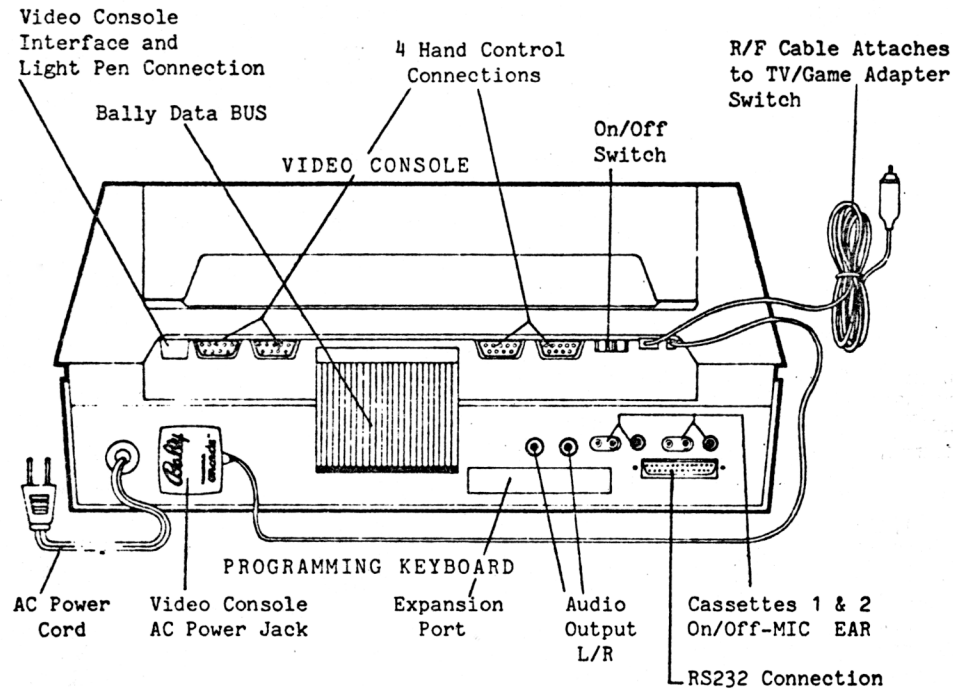

Bally Computer System

REAR VIEW SHOWING INPUT/OUTPUT PORTS

COMPATIBLE PERIPHERAL EQUIPMENT

- Cassette Decks: Any (AC power only, counter favorable)
- Printers: Any RS232 compatible
- Floppy Disc: Both single and dual mini-floppy with compatible interface
- Telephone Modem: Any RS232 compatible

8K Byte Random Access Memory (RAM). (4K Byte resident in programming keyboard add-on)

RAM expandable to 16K Byte via RAM insertion.

SERIAL I/O PORT

- * RS232
- * Software selectable 300 to 19.2K baud
- * 5 pin "D" type connector for printer or modem

PARALLEL I/O PORT

- * 50 pin
- * Buffered expansion port which allows interfacing to future peripherals

CASSETTE I/O PORTS

- * Dual cassette
- * Software, motor control
- * 2,400 baud

VIDEO OUTPUT

Text Display:

INPUTS

- * 24-key calculator keypad
- * 60-key typewriter-style keyboard
- * 3-level w/144 character set
- * 4 hand controls

AUDIO

- * Dual channel output with each having independently definable volume level