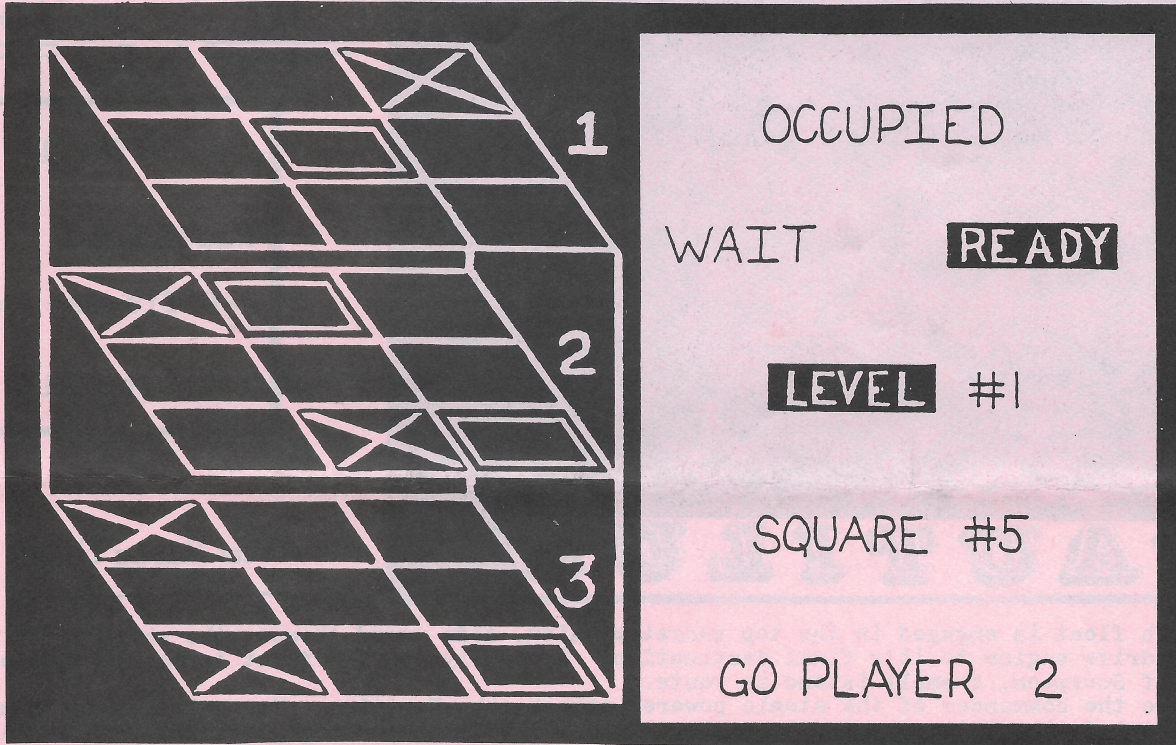

3D TIC TAC TOE

3-D TIC TAC TOE - Another of L&M's 3 dimensional display games with three levels of game play. Players can win in any of the 3 dimensions. The computer will check all moves for validity, indicate the winner and light up the winning 3 squares. Beautifully presented in 4 colors.