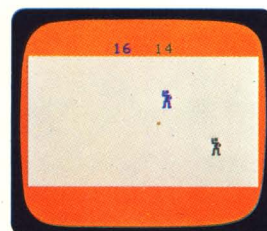

3001-Handball