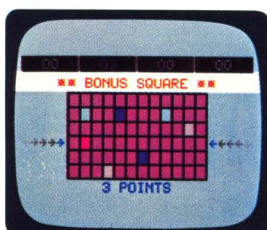

5001-Tic-Tac-Toe

5002-Black Jack

5002-Poker

5002-Acey Duecey

2005-Star Battle

2001-280Zzap™ *

2001-Dodgem™ *

2002-Sea Wolf™ *

2002-Missile

2003-Panzer Attack™ *

3001-Tennis

3001-Hockey

3001-Handball

3002-Football

2014-Demolition Derby

4001-Speed Math™ *

4002-Letter Match™ *

4002-Spell 'N' Score™ *

4002-Crosswords

4004-Biorhythm

...more to come

With the plug-in ZGRASS-32 keyboard, the ARCADE becomes the easiest computer to use and the most powerful system available for creating graphics on the TV screen.