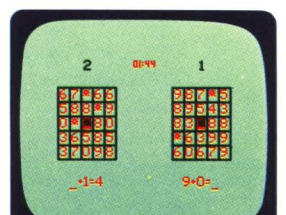

2004-Clowns™

3001-Tornado Baseball™

2014-Grand Prix

3005-Bally Pin™

4003-Music Maker I

4001-Bingo Math™

more fun

The most fun game of all is learning to create your own computer programs. Now there's no easier way to learn about computers than with the new Bally BASIC system. This plug-in cartridge with built-in audio tape interface converts the ARCADE into a personal computer you can program yourself. An optional self-teaching system makes it easy to learn programming while creating computer games, electronic music, and video art. The library of BASIC software on inexpensive cassettes expands these applications, and teaches more advanced programming techniques.