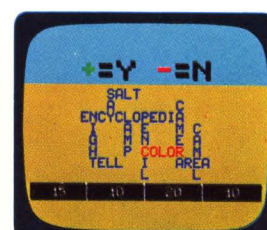

5001-Tic-Tac-Toe

5002-Black Jack

5002-Poker

5002-Acey Duecey

2005-Star Battle

2001-280Zzap™ *

2001-Dodgem™ *

2002-Sea Wolf™ *

2002-Missile

2003-Panzer Attack™ *

3001-Tennis

3001-Hockey

3001-Handball

3002-Football

2014-Demolition Derby

4001-Speed Math™ *

4002-Letter Match™ *

4002-Spell 'N' Score™ *

4002-Crosswords

4004-Biorhythm

...more to come

With the plug-in ZGRASS-32 keyboard, the ARCADE becomes the easiest computer to use and the most powerful system available for creating graphics on the TV screen.