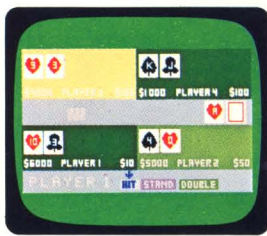

2004-Clowns™

3001-Tornado Baseball™

2014-Grand Prix

3005-Bally Pin™

4003-Music Maker I

4001-Bingo Math™

more fun

The most fun game of all is learning to create your own computer programs. Now there's no easier way to learn about computers than with the new Bally BASIC system. This plug-in cartridge with built-in audio tape interface converts the ARCADE into a personal computer you can program yourself. An optional self-teaching system makes it easy to learn programming while creating computer games, electronic music, and video art. The library of BASIC software on inexpensive cassettes expands these applications, and teaches more advanced programming techniques.

5001-Tic-Tac-Toe

5002-Black Jack

5002-Poker

5002-Acey Duecey

2005-Star Battle

2001-280Zzap™ *

2001-Dodgem™ *

2002-Sea Wolf™ *