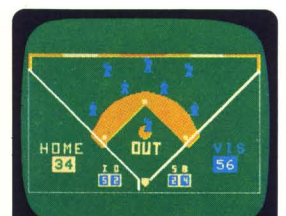

2004-Clowns™

3001-Tornado Baseball™

2014-Grand Prix

3005-Bally Pin™

4003-Music Maker I

4001-Bingo Math™

more fun

The most fun game of all is learning to create your own computer programs. Now there's no easier way to learn about computers than with the new Bally BASIC system. This plug-in cartridge with built-in audio tape interface converts the ARCADE into a personal computer you can program yourself. An optional self-teaching system makes it easy to learn programming while creating computer games, electronic music, and video art. The library of BASIC software on inexpensive cassettes expands these applications, and teaches more advanced programming techniques.