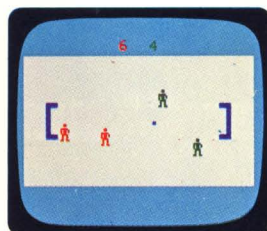

3001-Hockey