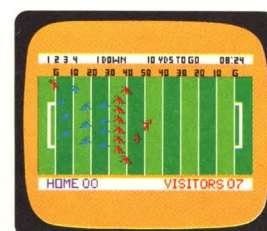

2002-Missile

2003-Panzer Attack™ *

3001-Tennis

3001-Hockey

3001-Handball

3002-Football

2014-Demolition Derby

4001-Speed Math™ *

4002-Letter Match™ *

4002-Spell 'N' Score™ *

4002-Crosswords

4004-Biorhythm

...more to come

With the plug-in ZGRASS-32 keyboard, the ARCADE becomes the easiest computer to use and the most powerful system available for creating graphics on the TV screen.