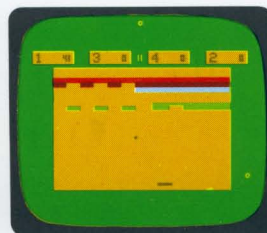

2004-Brickyard™ *