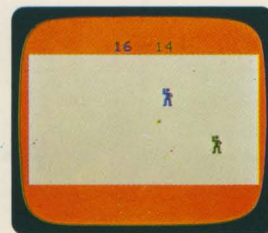

3001-Handball