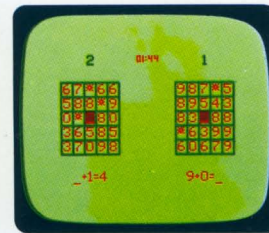

2012-Space Fortress

2007-Galactic Invasion

2003-Red Baron™ *

2004-Brickyard™ *

2004-Clowns™ *

3001-Tornado Baseball™ *

2014-Grand Prix

3005-Bally Pin™ *

4003-Music Maker I

4001-Bingo Math™ *

The most fun game of all is learning to create your own computer programs. Now there's no easier way to learn about computers than with the new Bally BASIC system. This plug-in cartridge with built-in audio tape interface converts the ARCADE into a personal computer you can program yourself. The Bally BASIC manual makes it easy to learn programming while creating computer games, electronic music, and video art. The exclusive Bally Keypad overlay provides a complete alpha-numeric entry system that's easy to learn and fun to use! Save your programs on cassette tape and trade them with friends. A complete library of BASIC software on inexpensive cassettes will expand these applications, and teach more advanced programming techniques.