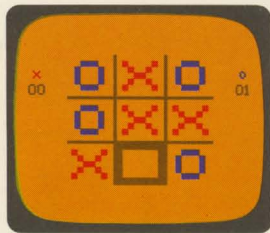

4003-Music Maker I

4001-Bingo Math™ *

The most fun game of all is learning to create your own computer programs. Now there's no easier way to learn about computers than with the new Bally BASIC system. This plug-in cartridge with built-in audio tape interface converts the ARCADE into a personal computer you can program yourself. The Bally BASIC manual makes it easy to learn programming while creating computer games, electronic music, and video art. The exclusive Bally Keypad overlay provides a complete alpha-numeric entry system that's easy to learn and fun to use! Save your programs on cassette tape and trade them with friends. A complete library of BASIC software on inexpensive cassettes will expand these applications, and teach more advanced programming techniques.

Includes: Bally BASIC programming cartridge, self-teaching Bally BASIC manual, built-in audio cassette jack.

5001-Tic-Tac-Toe

5002-Black Jack

5002-Poker

5002-Acey Duecey

2005-Star Battle

2001-280Zzap™ *

2001-Dodgem™ *