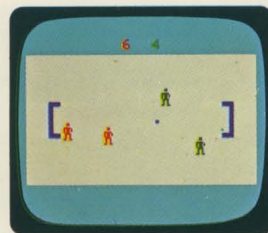

3001-Hockey