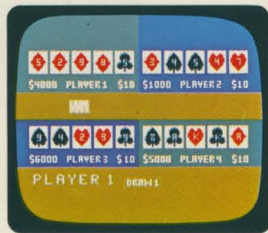

2012-Space Fortress

2007-Galactic Invasion

2003-Red Baron™ *

2004-Brickyard™ *

2004-Clowns™ *

3001-Tornado Baseball™ *

2014-Grand Prix

3005-Bally Pin™ *

4003-Music Maker I

4001-Bingo Math™ *

The most fun game of all is learning to create your own computer programs. Now there's no easier way to learn about computers than with the new Bally BASIC system. This plug-in cartridge with built-in audio tape interface converts the ARCADE into a personal computer you can program yourself. The Bally BASIC manual makes it easy to learn programming while creating computer games, electronic music, and video art. The exclusive Bally Keypad overlay provides a complete alpha-numeric entry system that's easy to learn and fun to use! Save your programs on cassette tape and trade them with friends. A complete library of BASIC software on inexpensive cassettes will expand these applications, and teach more advanced programming techniques.

Includes: Bally BASIC programming cartridge, self-teaching Bally BASIC manual, built-in audio cassette jack.

5001-Tic-Tac-Toe

5002-Black Jack

5002-Poker

5002-Acey Duecey

2005-Star Battle

2001-280Zzap™ *

2001-Dodgem™ *