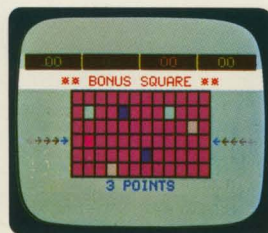

2002-Sea Wolf™ *

2002-Missile

2003-Panzer Attack™ *

3001-Tennis

3001-Hockey

3001-Handball

3002-Football

2014-Demolition Derby

4001-Speed Math™ *

4002-Letter Match™ *

4002-Spell 'N' Score™ *

4002-Crosswords

4004-Biorhythm

Bally® means the fun lives on

With the plug-in ZGRASS-32 keyboard, the ARCADE becomes the easiest computer to use and the most powerful system available for creating graphics on the TV screen.