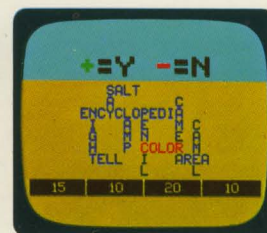

2002-Sea Wolf™ *

2002-Missile

2003-Panzer Attack™ *

3001-Tennis

3001-Hockey

3001-Handball

3002-Football

2014-Demolition Derby

4001-Speed Math™ *

4002-Letter Match™ *

4002-Spell 'N' Score™ *

4002-Crosswords

4004-Biorhythm

Bally® means the fun lives on

With the plug-in ZGRASS-32 keyboard, the ARCADE becomes the easiest computer to use and the most powerful system available for creating graphics on the TV screen.