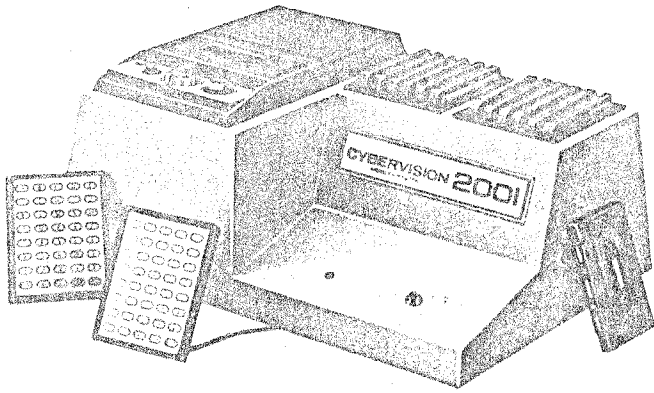

Cybervision 2001 home computer system $399

Programmed to talk! It can play games, teach your children math, or help you with your taxes!

CONSOLE: Unit is structural foam, 14½x11½x5¼ in. high. Included are cassette recorder deck, storage rack that holds 12 Cybersettes.

CONTROLS: Two hand-control key pads with full alphabet and numerical sequences. Storage pouches for key pads included. For 1 or 2 persons with capabilities for group activities.

INSTALLATION, USE: Operates on any black & white or color TV. No computer knowledge is required. Unit is programmed by inserting Cybersette tapes into the tape deck on the console. Program then talks to you, prompting answers about the program you have selected and choosing the skill level just right for you. Included are power cable converter, antenna cable, antenna switch.

ORDERING INFO: Instruction manual and introductory Cybersette with 8 programs included: TV adjustments, Bed-time Story, Trivia, Sub-Chase, Bicycles, Designer, Math Fun, and Bulldozer.

60 B 95090—Ship. wt. 15 lbs. 399.00

Cybersette program tapes

Game Series

Escape—use your ingenuity! Code number 107.

Star Flex—beat the wizard! Code number 108.

Trivia II—so you think you know the little things? Code number 104.

State code no. when ordering. Wt. 3 oz. Z60895095D—ea. 14.95 any 5 for 67.00

Designer II—with scratchpad included. Code number 486.

State code no. when ordering. Wt. 6 oz. Z60895096D . . . . . ea. 16.95

Home Series

Vegetable Gardening—fundamentals in treatment and control. Code no. 304

State code no. when ordering. Wt. 3 oz. Z60895095D—ea. 14.95 any 5 for 67.00

Address Organizer—includes scratchpad. Code number 484.

Menu Organizer—includes scratchpad. Code number 485.

Dollar Watch—checkbook function. 10-mem. calculator. Code no. 481.

State code no. when ordering. Wt. 6 oz. Z60895096D . . . . . ea. 16.95

Education Series

Hangman—school days word game. Code number 216.

One or More—Grade 1 grammar. Code number 205.

Battleship—Grade school educational game. Code number 202.

Crossword—select difficulty. Code number 204.

Mouse in My House—Grade 1 reading. Code number 213.

State code no. when ordering. Wt. 3 oz. Z60895095D—ea. 14.95 any 5 for 67.00

Story Series

Emperor's Nightingale—Code no. 405.

Three Billy Goats Gruff—Code no. 404.

Rumpelstiltskin—Code no. 402.

State code no. when ordering. Wt. 3 oz. Z60895095D—ea. 14.95 any 5 for 67.00

For Credit Terms see pages 581-584 of this catalog!

JOIN THE CLUB—Join Wards Cybersette Club and receive advance notice on all new Cybersettes! Just send in the card included with the unit.

APF 1000 TV game console 169⁹⁵

"Rocket Patrol" game plus other variations are built right into the unit. Microprocessor is programmed to accept infinite number of cassette tapes.

CONSOLE: High-impact plastic. Built-in scoring system.

CONTROLS: Remote hand controls have keyboard entry, joy stick for lateral or vertical movement, firing button on joy stick.