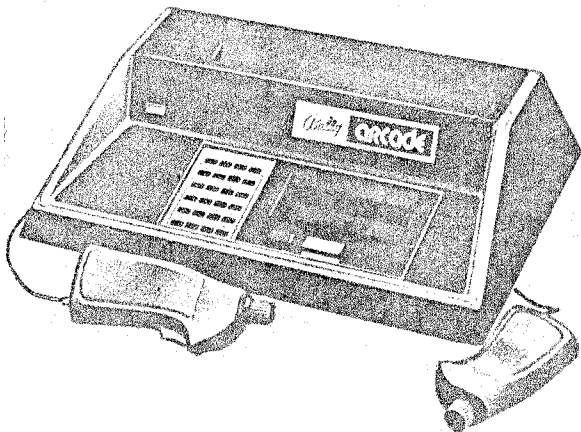

Blackjack, Poker and Acey-Ducey—Code number 02.

Clowns and Brickyard—Code number 13.

Panzer Attack—Code number 12.

Football—Code number 15.

Crossword—Code number 16.

State code number when ordering.

Z 60 B 95082—Wt. 1 lb. ea. 24.95

Speed Math and Math Bingo—Code no. 09.

Sea Wolf—Code number 03.

280-ZZZAP and Dodgem—Code number 02.

Star Battle—Code number 06.

Amazon Maze—Code number 10.

State code number when ordering.

Z 60 B 95081—Wt. 1 lb. ea. 19.95

Fairchild® Videocarts—interchangeable program tapes

Fit our Fairchild® TV game console model 95060, previously listed in '79 Spring.

Tic-Tac-Toe, Shooting Gallery, Doodle, Quadradoodle. State code no. 001.