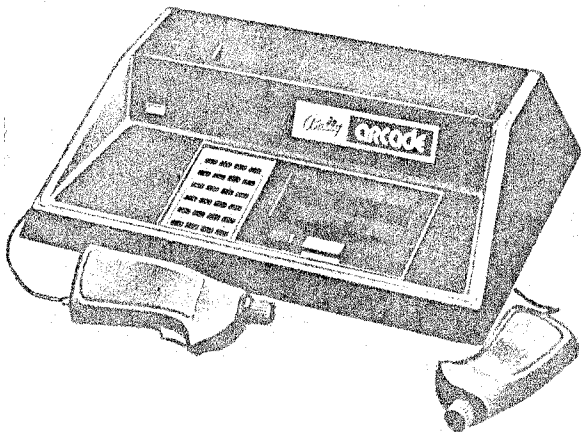

Fairchild® Videocarts—interchangeable program tapes

Fit our Fairchild® TV game console model 95060, previously listed in '79 Spring.

Tic-Tac-Toe, Shooting Gallery, Doodle, Quadradoodle. State code no. 001.

Desert Fox, Shooting Gallery. State code number 002 when ordering.

Blackjack, Double Blackjack. State code number 003 when ordering.

Spiffire (for 1 or 2 players). State code number 004 when ordering.

Space War. State code number 005 when ordering.

Drug Strip. State code number 009 when ordering.

Maze, Cat and Mouse. State code number 010 when ordering.

Backgammon, Acey-Ducey. State code number 011 when ordering.

Baseball. State code number 012 when ordering.

642 WARDS ALL, Fall-Winter - '79

Torpedo Alley, Robot War—(both for 1 or 2 players). State code no. 013.

Sonar Search (for 1 or 2 players). State code number 014 when ordering.

Memory Match (for 1 or 2 players). State code number 015 when ordering.

Dodge'it (for 1 or 2 players). State code number 016 when ordering.

Pinball Challenge (for 1 or 2 players). State code no. 017.

State Videocart code number when ordering: 001, 002, 003, etc.

Z 60 B 95065—Ship. wt. 8 oz. each cartridge . . . . . each 20.00

See pages 581-584 for Credit Terms!