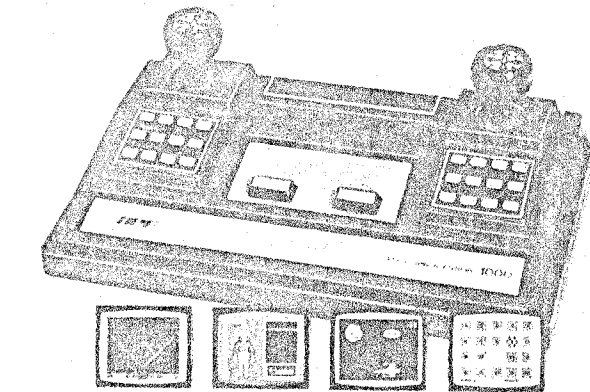

Speed Math and Math Bingo—Code no. 09.

Sea Wolf—Code number 03.

280-ZZZAP and Dodgem—Code number 02.

Star Battle—Code number 06.

Amazon Maze—Code number 10.

State code number when ordering.

Z 60 B 95081—Wt. 1 lb. ea. 19.95