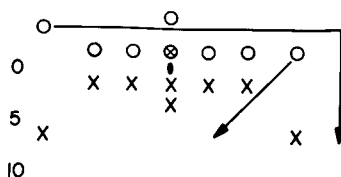

# OFFICIAL PLAYBOOK FOR YELLOW TEAM OFFENSE

CIRCLE (O) REPRESENTS YELLOW TEAM OFFENSE

YARDS

SLANT-IN PASS

YARDS

CROSS PASS (SPLIT END FORMATION)

DELAY

SCREEN PASS

RAZZLE DAZZLE

LONG MIDDLE PASS

CROSSING PASS (FLANKER FORMATION)

SHORT MIDDLE PASS

SIDE LINE PASS

LONG BOMB

AROUND END RUN