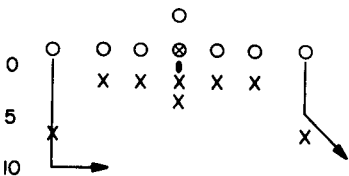

# OFFICIAL PLAYBOOK FOR YELLOW TEAM OFFENSE

CIRCLE (O) REPRESENTS YELLOW TEAM OFFENSE

YARDS

SLANT-IN PASS

YARDS

CROSS PASS (SPLIT END FORMATION)

DELAY

SCREEN PASS

RAZZLE DAZZLE

LONG MIDDLE PASS

CROSSING PASS (FLANKER FORMATION)

SHORT MIDDLE PASS

SIDE LINE PASS

LONG BOMB

AROUND END RUN