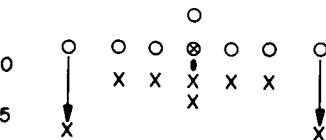

# OFFICIAL PLAYBOOK FOR YELLOW TEAM OFFENSE

CIRCLE (O) REPRESENTS YELLOW TEAM OFFENSE

YARDS

SLANT-IN PASS

YARDS

CROSS PASS (SPLIT END FORMATION)

DELAY

SCREEN PASS

RAZZLE DAZZLE

LONG MIDDLE PASS

CROSSING PASS (FLANKER FORMATION)

SHORT MIDDLE PASS

SIDE LINE PASS

LONG BOMB

AROUND END RUN