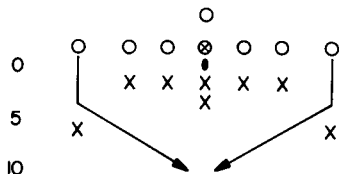

# OFFICIAL PLAYBOOK FOR YELLOW TEAM OFFENSE

CIRCLE (O) REPRESENTS YELLOW TEAM OFFENSE

YARDS

SLANT-IN PASS

YARDS

CROSS PASS (SPLIT END FORMATION)

DELAY

SCREEN PASS

RAZZLE DAZZLE

LONG MIDDLE PASS

CROSSING PASS (FLANKER FORMATION)

SHORT MIDDLE PASS

SIDE LINE PASS

LONG BOMB

AROUND END RUN