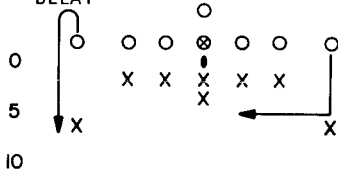

# OFFICIAL PLAYBOOK FOR YELLOW TEAM OFFENSE

CIRCLE (O) REPRESENTS YELLOW TEAM OFFENSE

YARDS

SLANT-IN PASS

YARDS

CROSS PASS (SPLIT END FORMATION)

DELAY

SCREEN PASS

RAZZLE DAZZLE

LONG MIDDLE PASS

CROSSING PASS (FLANKER FORMATION)

SHORT MIDDLE PASS

SIDE LINE PASS

LONG BOMB

AROUND END RUN