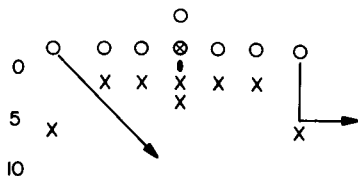

# OFFICIAL PLAYBOOK FOR YELLOW TEAM OFFENSE

CIRCLE (O) REPRESENTS YELLOW TEAM OFFENSE

YARDS

SLANT-IN PASS

YARDS

CROSS PASS (SPLIT END FORMATION)

DELAY

SCREEN PASS

RAZZLE DAZZLE

LONG MIDDLE PASS

CROSSING PASS (FLANKER FORMATION)

SHORT MIDDLE PASS

SIDE LINE PASS

LONG BOMB

AROUND END RUN