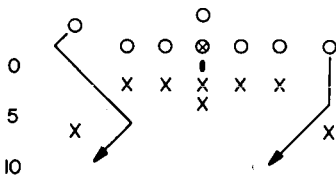

# OFFICIAL PLAYBOOK FOR YELLOW TEAM OFFENSE

CIRCLE (O) REPRESENTS YELLOW TEAM OFFENSE

YARDS

SLANT-IN PASS

YARDS

CROSS PASS (SPLIT END FORMATION)

DELAY

SCREEN PASS

RAZZLE DAZZLE

LONG MIDDLE PASS

CROSSING PASS (FLANKER FORMATION)

SHORT MIDDLE PASS

SIDE LINE PASS

LONG BOMB

AROUND END RUN