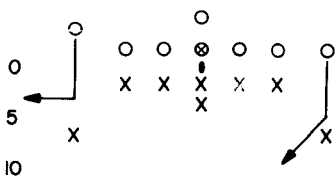

# OFFICIAL PLAYBOOK FOR YELLOW TEAM OFFENSE

CIRCLE (O) REPRESENTS YELLOW TEAM OFFENSE

YARDS

SLANT-IN PASS

YARDS

CROSS PASS (SPLIT END FORMATION)

DELAY

SCREEN PASS

RAZZLE DAZZLE

LONG MIDDLE PASS

CROSSING PASS (FLANKER FORMATION)

SHORT MIDDLE PASS

SIDE LINE PASS

LONG BOMB

AROUND END RUN