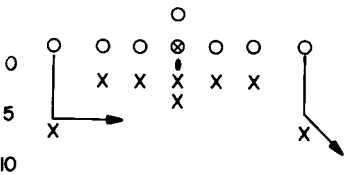

# OFFICIAL PLAYBOOK FOR YELLOW TEAM OFFENSE

CIRCLE (O) REPRESENTS YELLOW TEAM OFFENSE

YARDS

SLANT-IN PASS

YARDS

CROSS PASS (SPLIT END FORMATION)

DELAY

SCREEN PASS

RAZZLE DAZZLE

LONG MIDDLE PASS

CROSSING PASS (FLANKER FORMATION)

SHORT MIDDLE PASS

SIDE LINE PASS

LONG BOMB

AROUND END RUN