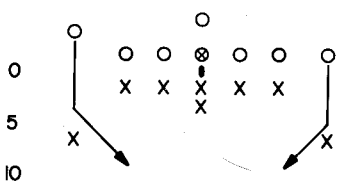

# OFFICIAL PLAYBOOK FOR YELLOW TEAM OFFENSE

CIRCLE (O) REPRESENTS YELLOW TEAM OFFENSE

YARDS

SLANT-IN PASS

YARDS

CROSS PASS (SPLIT END FORMATION)

DELAY

SCREEN PASS

RAZZLE DAZZLE

LONG MIDDLE PASS

CROSSING PASS (FLANKER FORMATION)

SHORT MIDDLE PASS

SIDE LINE PASS

LONG BOMB

AROUND END RUN