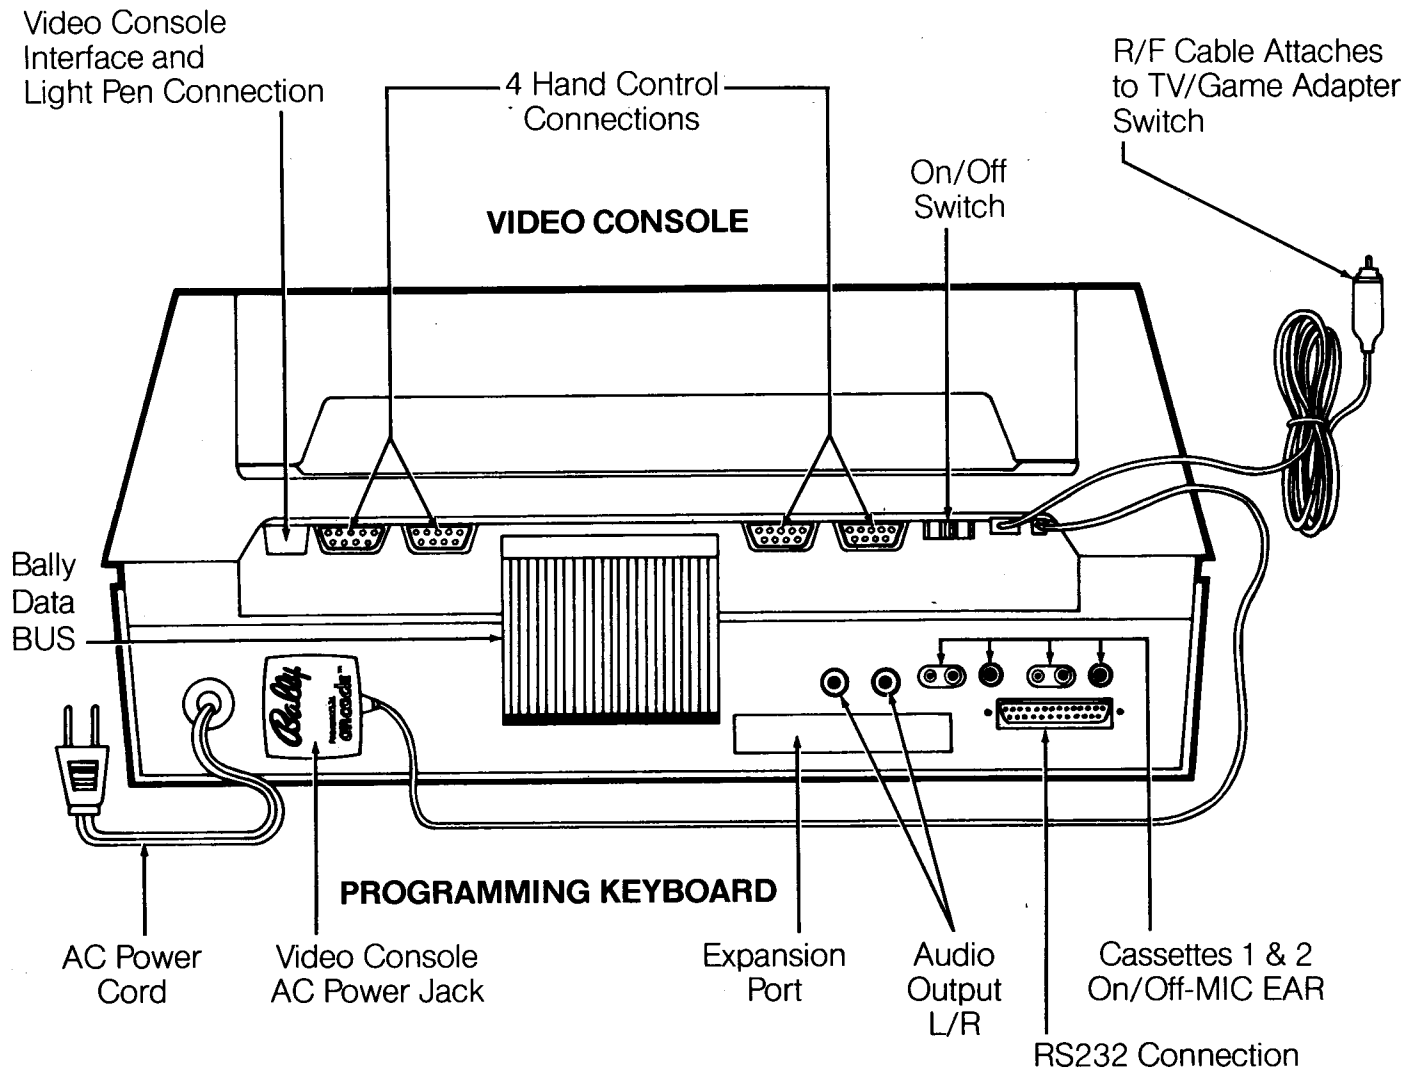

- * 50 pin buffered expansion port which allows inter-
facing to future peripherals

CASSETTE I/O PORTS

- * Dual cassette
- * Software, motor control
- * 2,400 baud

VIDEO OUTPUT

Text Display:

- * 26 char./line, 11 lines,
upper and lower case
- * 40 char./line, 20 lines,
upper case
- * 80 char./line, 24 lines,
with optional TV printer

order to use these peripherals

Bally Computer System

Rear View Showing Input/Output Ports

COMPATIBLE PERIPHERAL EQUIPMENT

- | | |
|------------------|--|
| Cassette Decks: | Any (AC power only, counter favorable) |
| Printers: | Any RS232 compatible |
| Floppy Disc: | Both single and dual mini-floppy with compatible interface |
| Telephone Modem: | Any RS232 compatible |